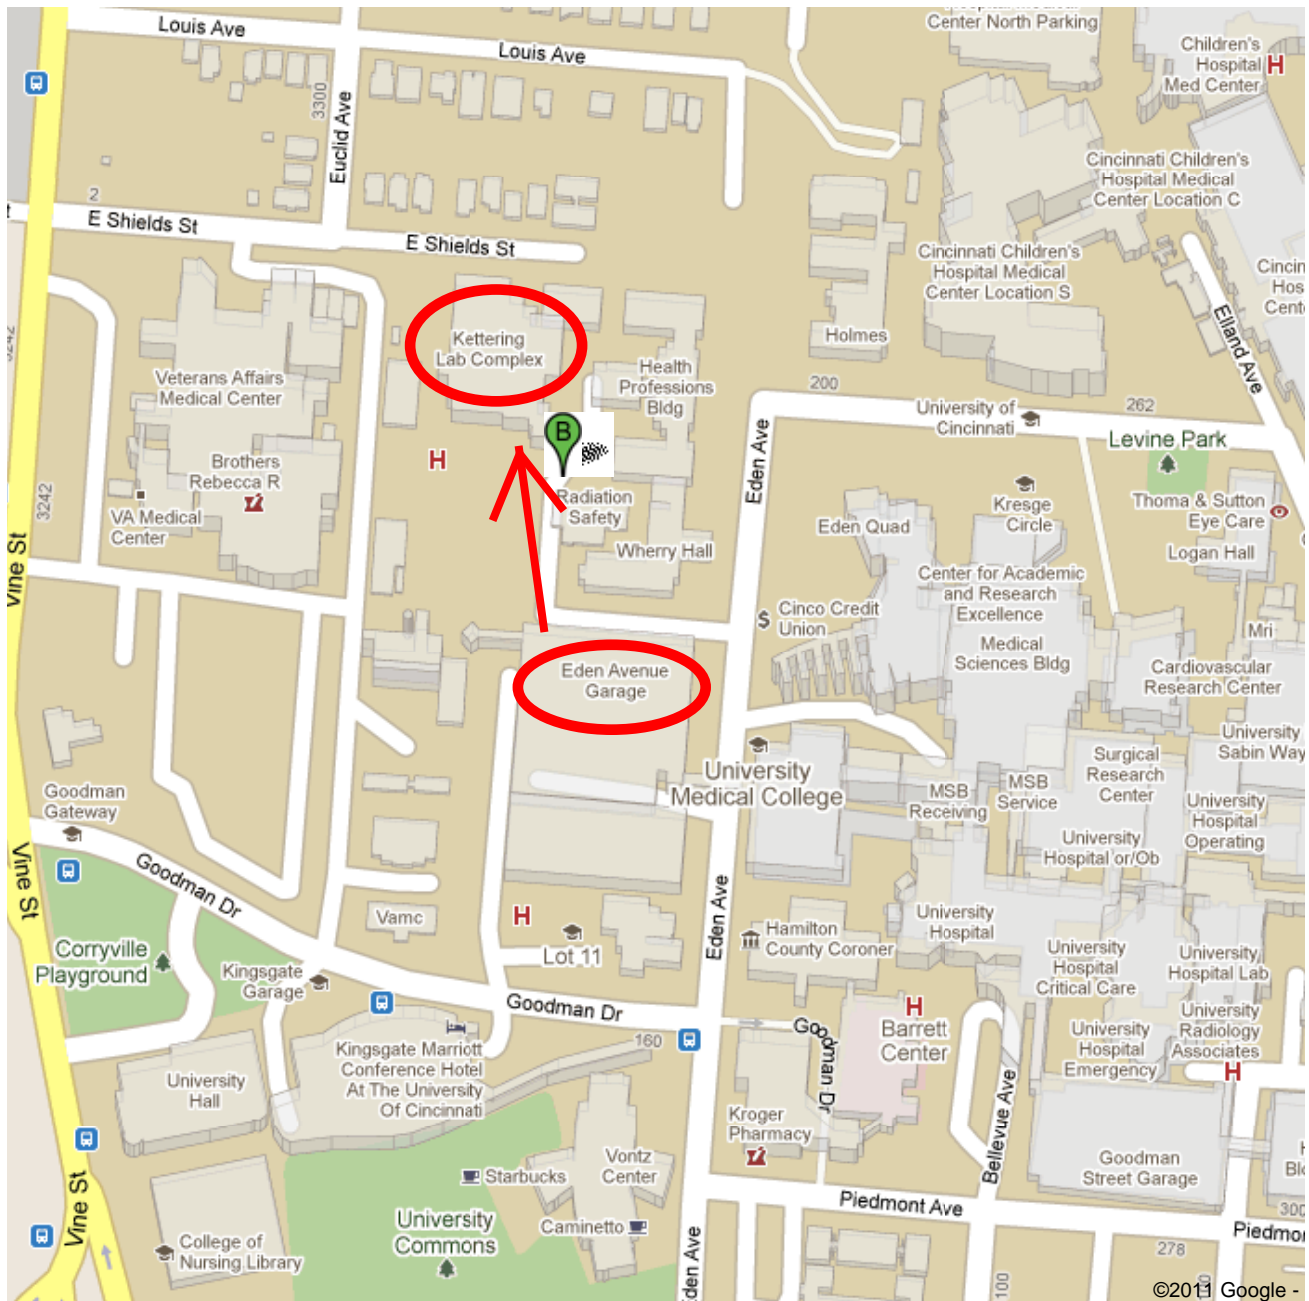

Exit at Hopple Street (exit #3). Turn left at the end of the exit ramp. Go straight through the first stoplight and continue up the hill on Martin Luther King Drive. Travel 1.9 miles on Martin Luther King Drive (cross Clifton Avenue and go past the main campus of the University of Cincinnati) to Eden Avenue. Turn left on Eden (Vontz Molecular Center is on corner King & Eden). Drive (north) on Eden. Just past the Hamilton County Morgue is the entrance to Eden Garage. Park in Eden Garage and walk to the entrance of Kettering Laboratory. Enter building through main entrance. Room G-18 is straight down the hall about 2/3 of the way on right side.

Traveling east on I-74:

Travel east on I-74 to I-75 south (towards Cincinnati). Stay in the right lane and take the first exit (Hopple Street, exit #3). Turn left at the end of the exit ramp. Go straight through the first stoplight and continue up the hill on Martin Luther King Drive. Travel 1.9 miles on Martin Luther King Drive (cross Clifton Avenue and go past the main campus of the University of Cincinnati) to Eden Avenue. Turn left on Eden (Vontz Molecular Center is at corner King & Eden). Drive (north) on Eden. Just past the Hamilton County Morgue is the entrance to Eden Garage. Park in Eden Garage and walk to the entrance of Kettering Laboratory. Enter building through main entrance. Room G-18 is straight down the hall about 2/3 of the way on right side.

Refer to following pages for maps (expanded and close-up views)

Kettering Lab

Entrance to Kettering Lab

Entrance to visitor parking in Eden Garage. Enter from Eden Avenue.

Uptown East Campus/ Academic Health Center Map