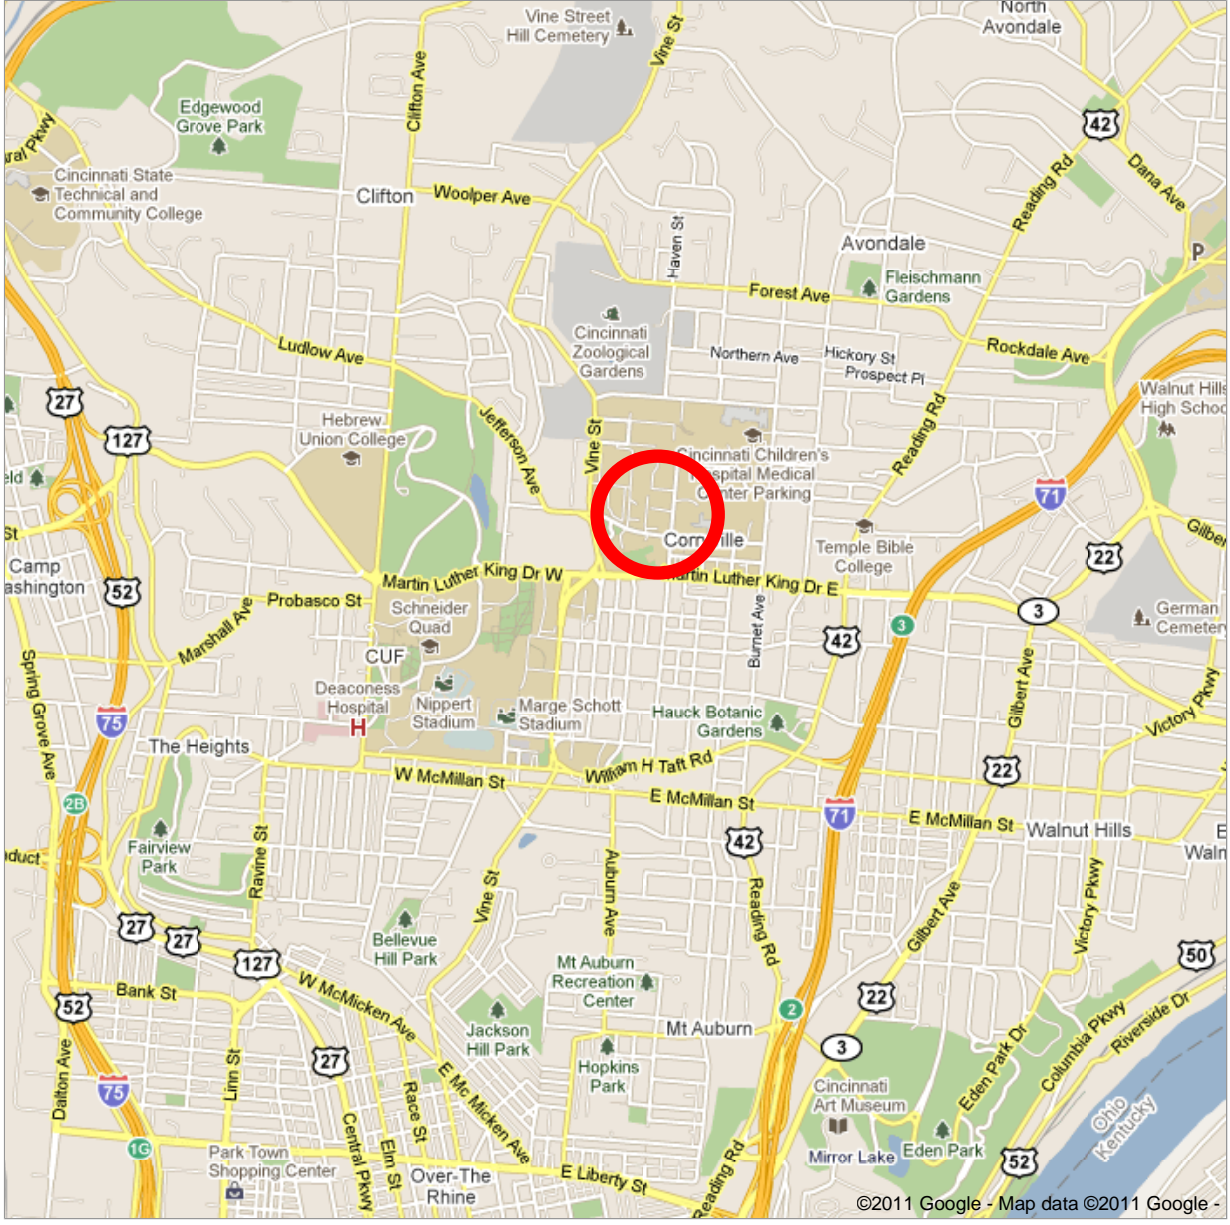

Exit at Hopple Street (exit #3). Turn left at the end of the exit ramp. Go straight through the first stoplight and continue up the hill on Martin Luther King Drive. Travel 1.9 miles on Martin Luther King Drive (cross Clifton Avenue and go past the main campus of the University of Cincinnati) to Eden Avenue. Turn left on Eden (Vontz Molecular Center is on corner King & Eden). Drive (north) on Eden. Just past the Hamilton County Morgue is the entrance to Eden Garage. Park in Eden Garage and walk to the entrance of Kettering Laboratory. Enter building through main entrance. Room G-18 is straight down the hall about 2/3 of the way on right side.

Traveling east on I-74:

Travel east on I-74 to I-75 south (towards Cincinnati). Stay in the right lane and take the first exit (Hopple Street, exit #3). Turn left at the end of the exit ramp. Go straight through the first stoplight and continue up the hill on Martin Luther King Drive. Travel 1.9 miles on Martin Luther King Drive (cross Clifton Avenue and go past the main campus of the University of Cincinnati) to Eden Avenue. Turn left on Eden (Vontz Molecular Center is at corner King & Eden). Drive (north) on Eden. Just past the Hamilton County Morgue is the entrance to Eden Garage. Park in Eden Garage and walk to the entrance of Kettering Laboratory. Enter building through main entrance. Room G-18 is straight down the hall about 2/3 of the way on right side.

Refer to following pages for maps (expanded and close-up views)

Kettering Lab

Entrance to Kettering Lab

Entrance to visitor parking in Eden Garage. Enter from Eden Avenue.

Uptown East Campus/ Academic Health Center Map